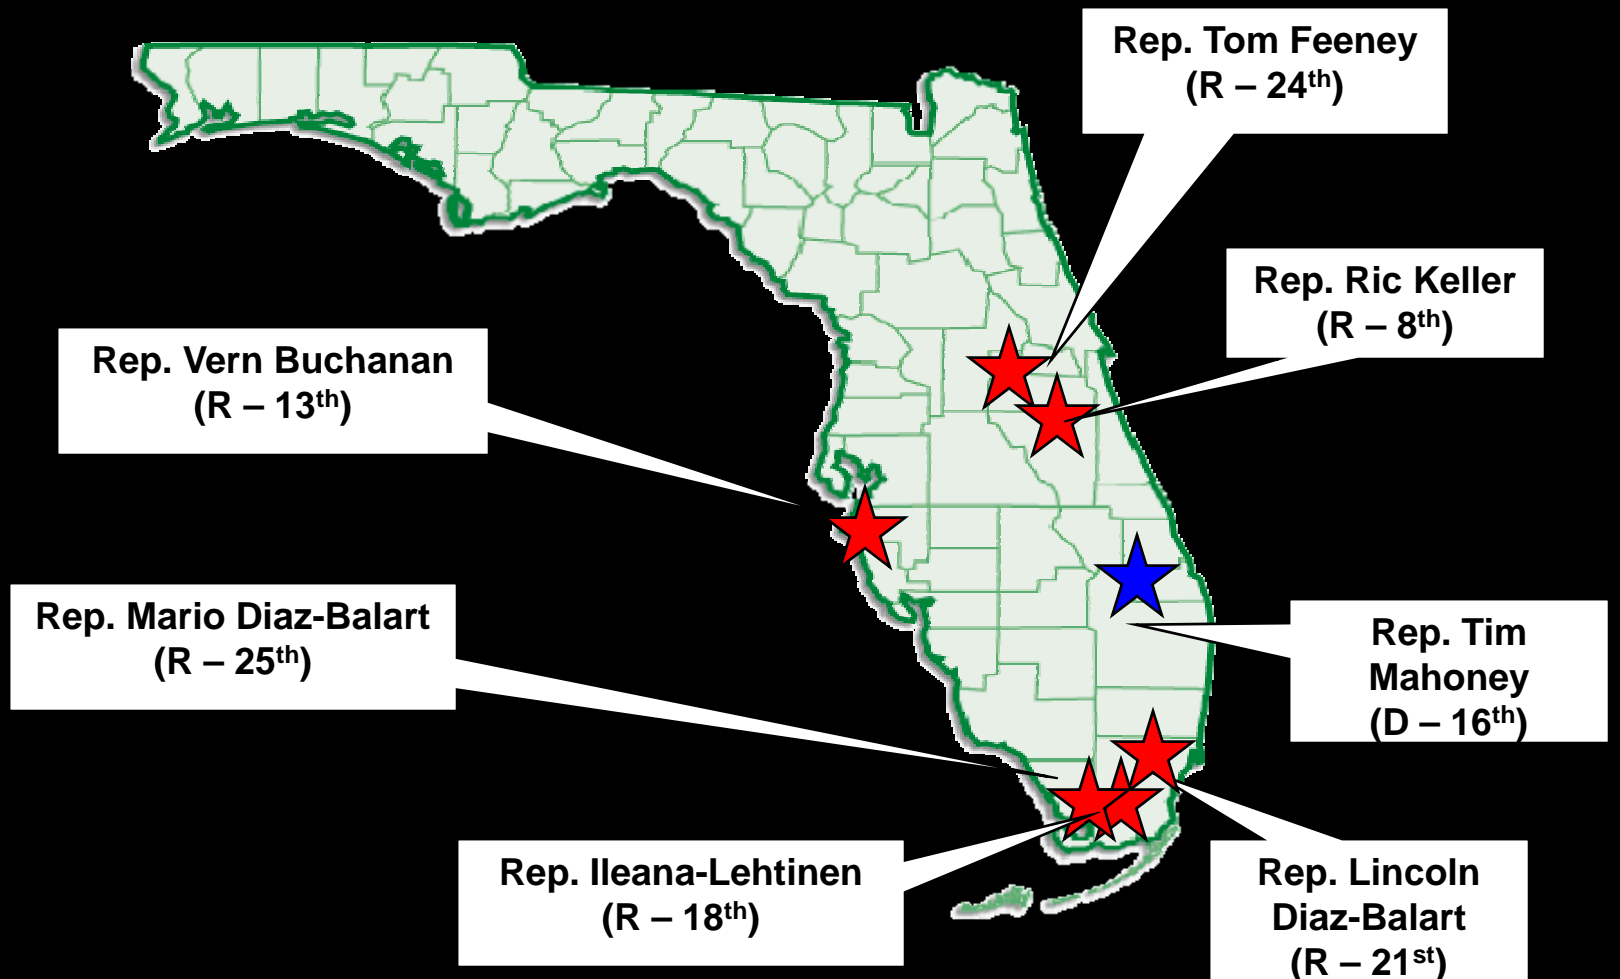

**General Election
November 4**

Congressional Races to Watch in 2008

The Florida Legislature

120 House

40 Senate

HISTORY OF THE FLORIDA LEGISLATURE

VOTER REGISTRATION

10,454,876