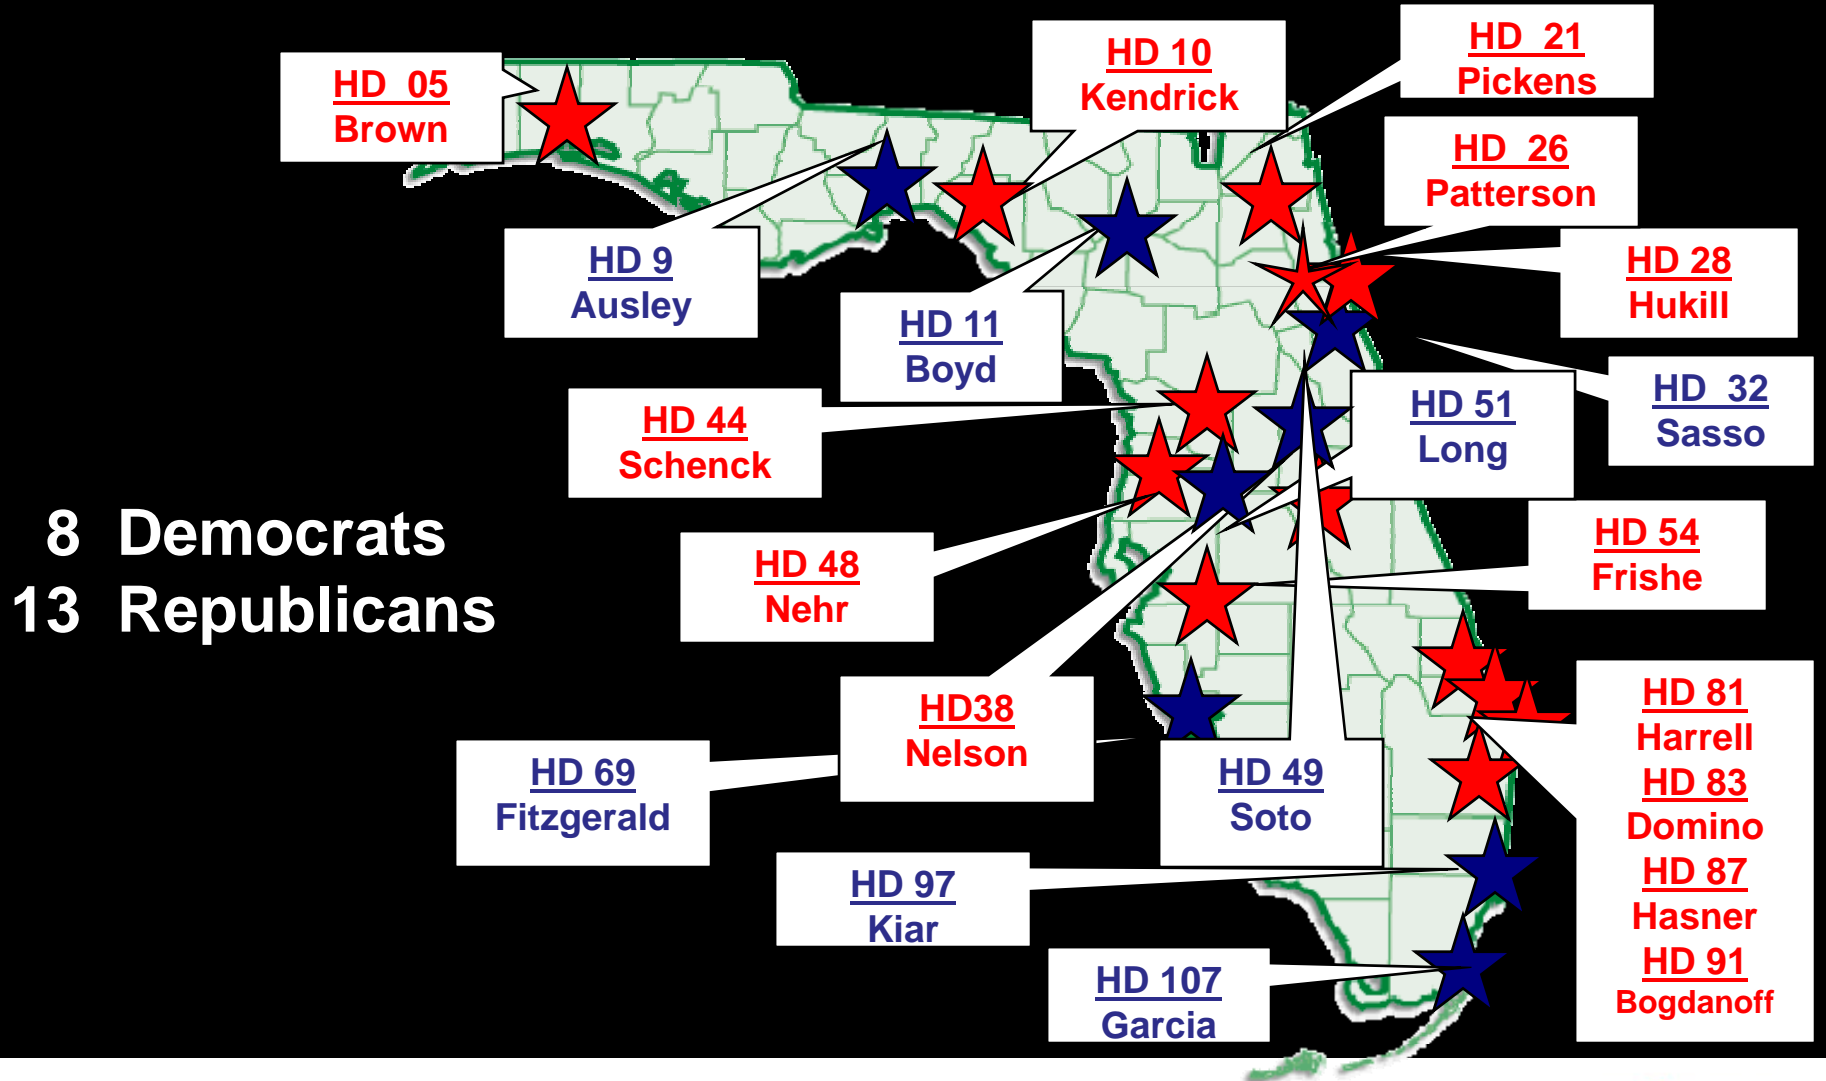

GENERAL ELECTION BATTLES