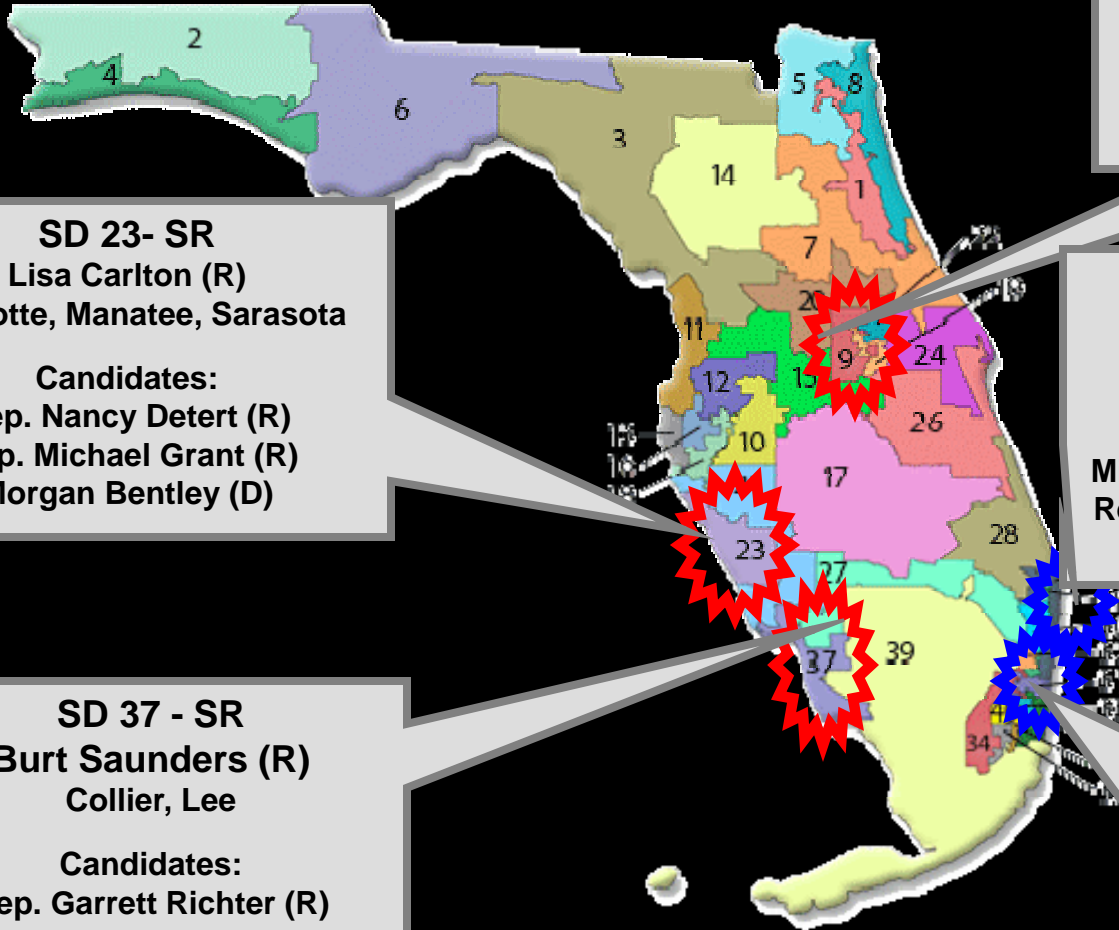

May 2008

21%

37%

42%

Minor Party	339,275
No Party	<u>1,920,216</u>
Others	2,259,491

Democrats --	4,305,680
Republicans --	<u>3,889,705</u>
Difference--	415,975

VOTER REGISTRATION HIGHLIGHTS

41 OPPORTUNITIES

SENATE 8

5 Term Limited

3 Other Open

HOUSE 33

29 Term Limited

4 Other Open

SENATE TERM LIMITED SEATS

SD 09 - SR
Daniel Webster (R)
Orange, Osceola, Seminole