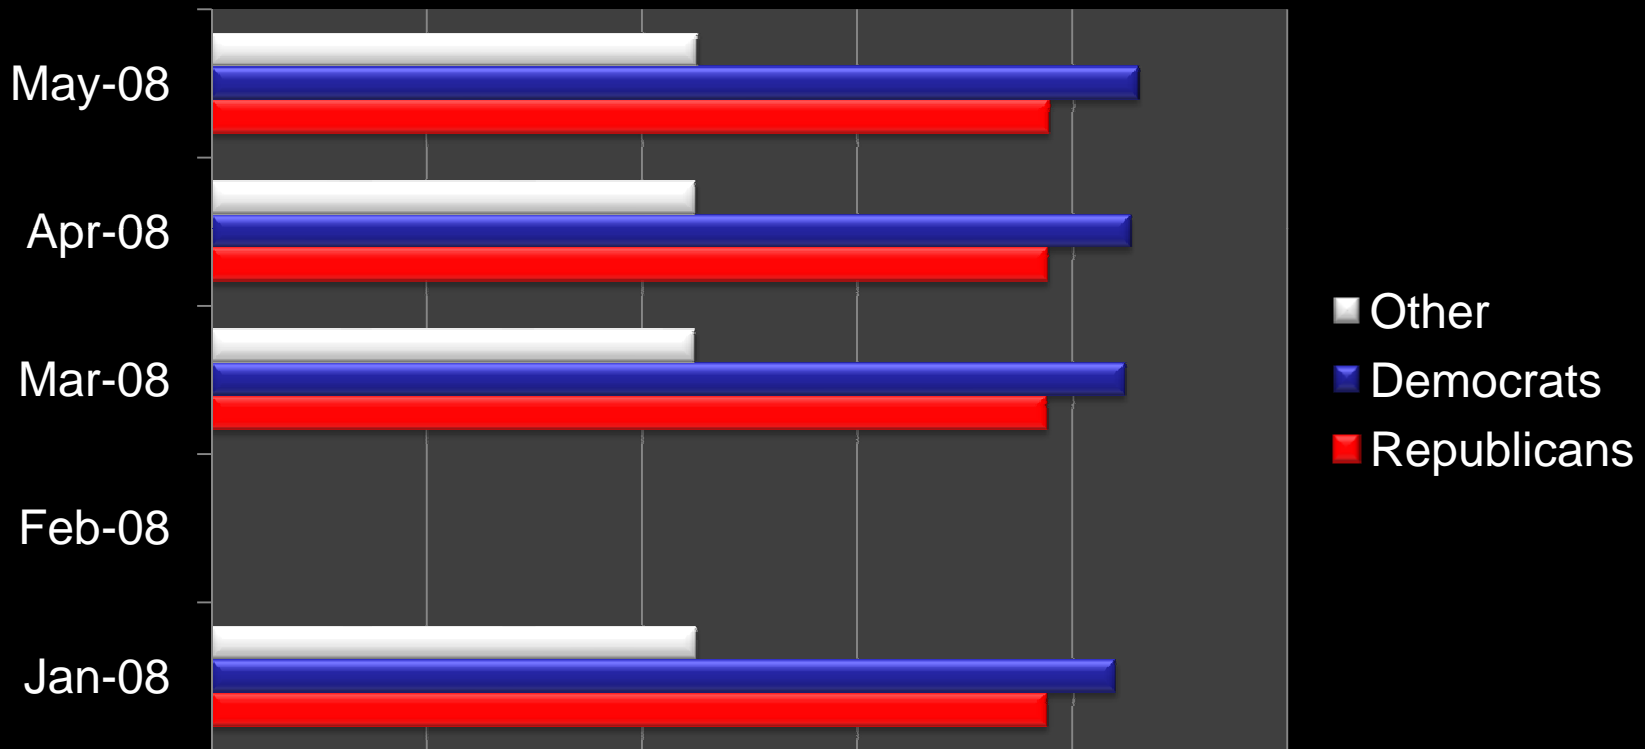

May 2008

21%

37%

42%

Minor Party	339,275
No Party	<u>1,920,216</u>
Others	2,259,491

Democrats --	4,305,680
Republicans --	<u>3,889,705</u>
Difference--	415,975

VOTER REGISTRATION HIGHLIGHTS

41 OPPORTUNITIES