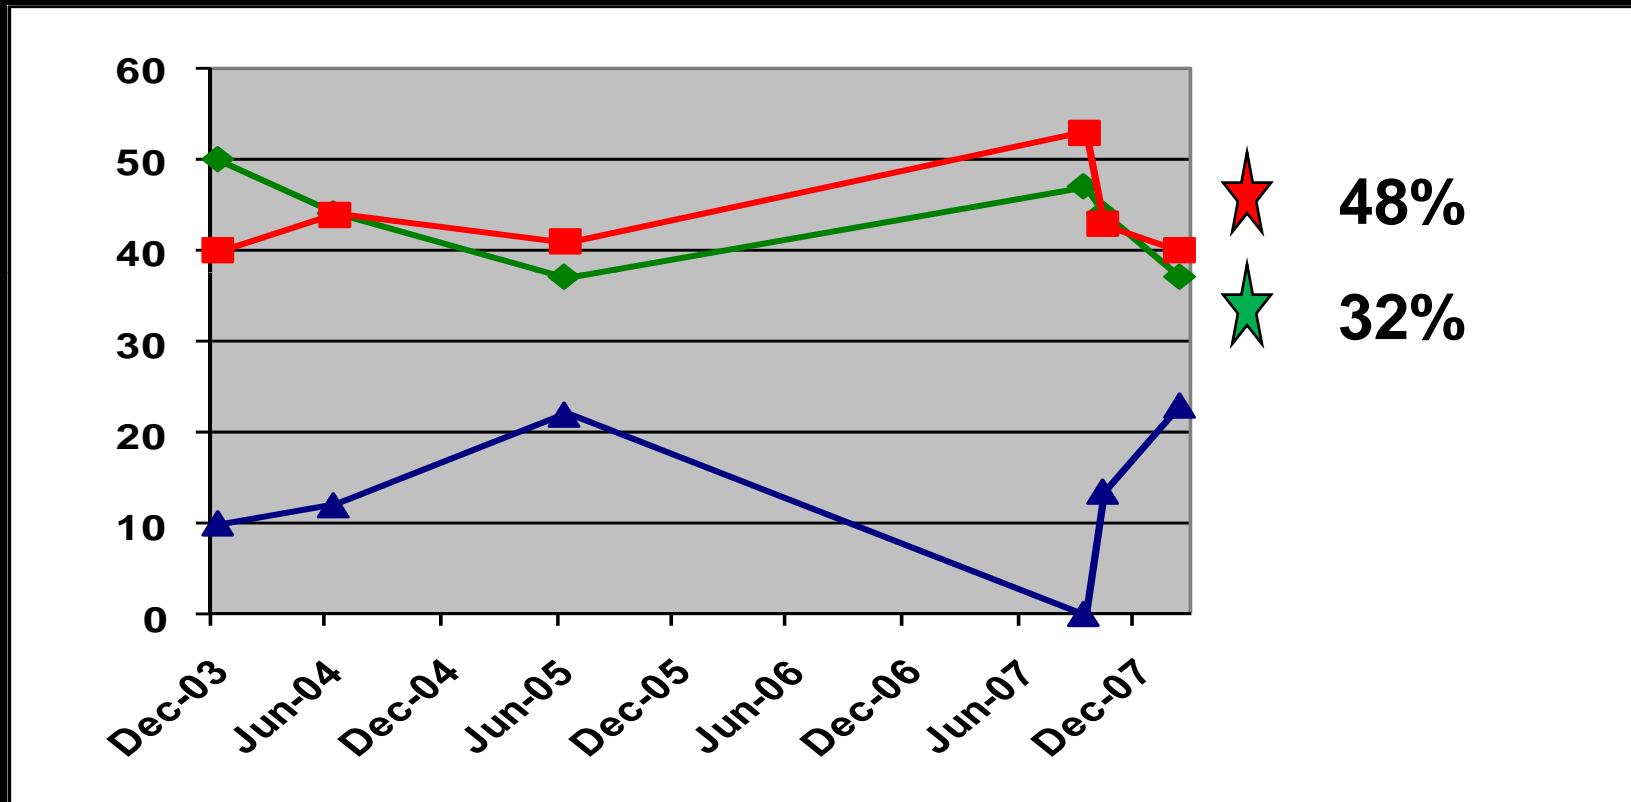

Political Landscape

**Floridians for Better
Transportation
July 25, 2008**

Most Important Issue

Latest Statewide Poll of frequent voters; 600 Interviews; MOE +/- 4.5%

RIGHT/WRONG DIRECTION

Job Approval Rating Governor Charlie Crist

Florida Legislature Job Approval/Disapproval

On the Horizon

On the 2008 Ballot

- **Presidential**
- **25 Congressional Seats**
- **141 of the 160 State Legislative Seats**
 - **21 of 40 Senate Seats**
 - **All 120 House Seats**
- **9 Proposed Constitutional Amendments**
 - **1 by Legislature**
 - **1 by initiative petition**
 - **7 by the Taxation and Budget Reform Commission**