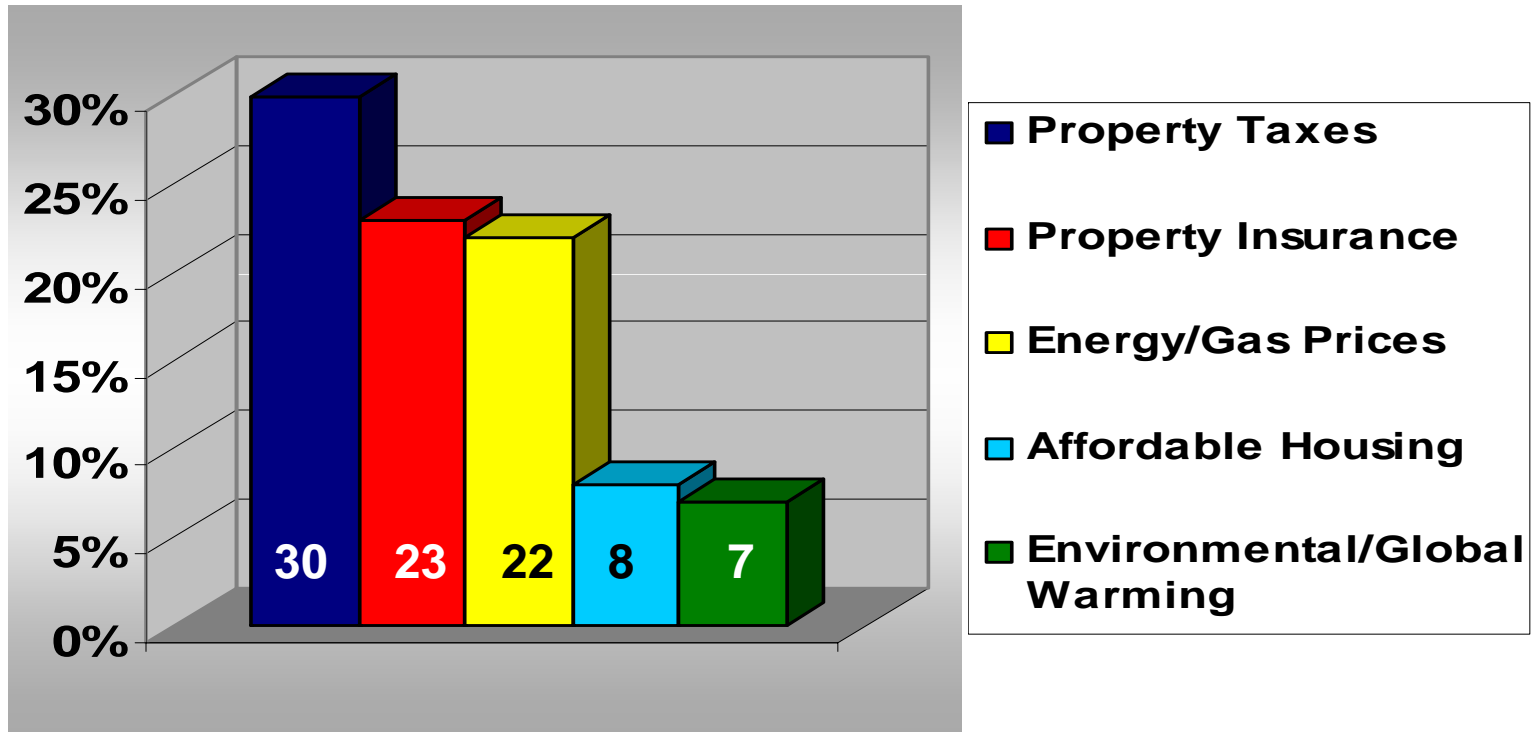

Political Landscape

**Floridians for Better
Transportation
July 25, 2008**

Most Important Issue

Latest Statewide Poll of frequent voters; 600 Interviews; MOE +/- 4.5%

RIGHT/WRONG DIRECTION

Job Approval Rating Governor Charlie Crist