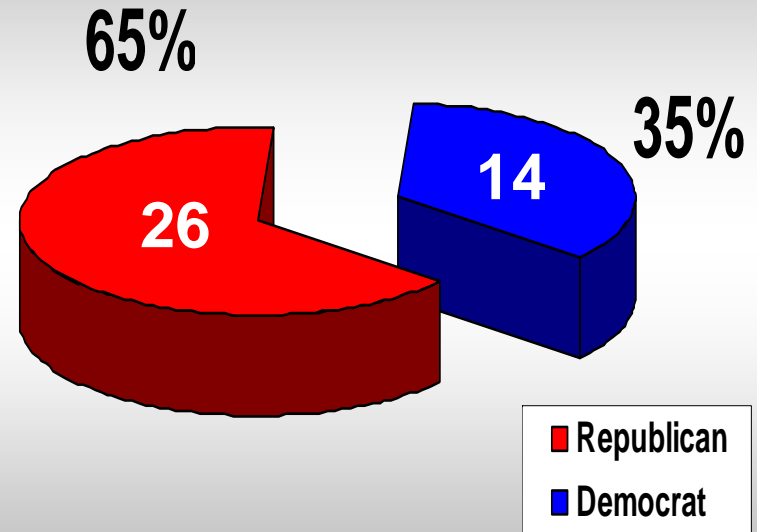

**General Election
November 4**

Congressional Races to Watch in 2008

The Florida Legislature

120 House

40 Senate

HISTORY OF THE FLORIDA LEGISLATURE

VOTER REGISTRATION

10,454,876

May 2008

21%

37%

42%

Minor Party	339,275
No Party	<u>1,920,216</u>
Others	2,259,491

Democrats --	4,305,680
Republicans --	<u>3,889,705</u>
Difference--	415,975

VOTER REGISTRATION HIGHLIGHTS

41 OPPORTUNITIES