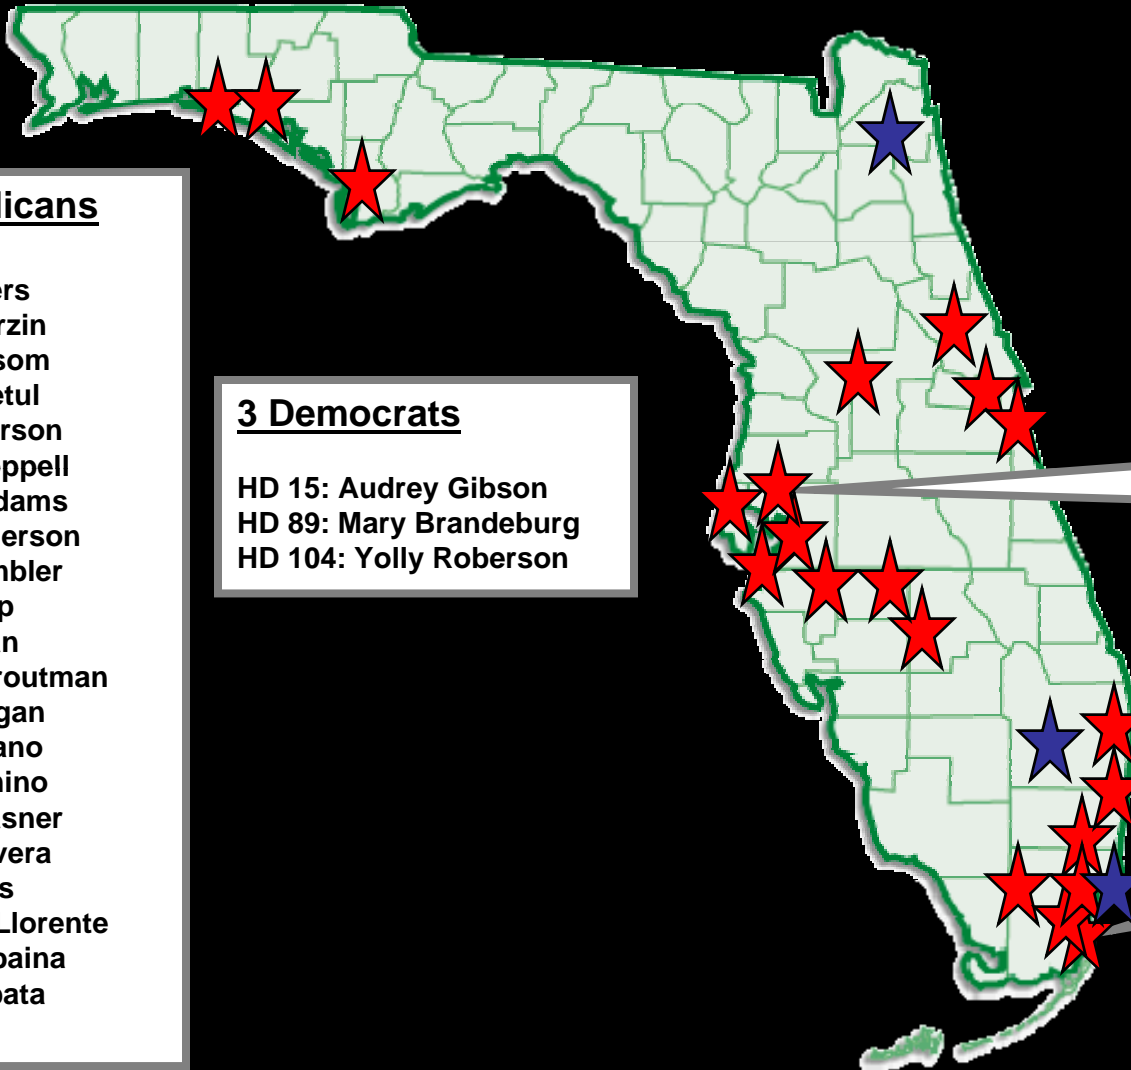

- 11 Democrats** ★
- HD 008 – Richardson
 - HD 009 – Ausley
 - HD 014 – Fields
 - HD 027 – Cusack
 - HD 078 – Machek
 - HD 088 – Bucher
 - HD 092 – Seiler
 - HD 094 – Meadows
 - HD 106 – Gelber
 - HD 109 – Bendross- Mindingall
 - HD 118 – Bullard

REPUBLICAN PRIMARY BATTLES

DEMOCRATIC PRIMARY BATTLES

GENERAL ELECTION BATTLES

2010 Senate Term Limited Districts

2010 Florida House Term Limited Districts

21 Republicans

- HD 001: Greg Evers
- HD 002: Dave Murzin
- HD 004: Ray Sansom
- HD 022: Larry Cretul
- HD 026: Pat Patterson
- HD 029: Ralph Poppell
- HD 033: Sandy Adams
- HD 045: Tom Anderson
- HD 047: Kevin Ambler
- HD 057: Faye Culp
- HD 060: Ed Homan
- HD 066: Baxter Troutman
- HD 067: Ron Reagan
- HD 068: Bill Galvano
- HD 083: Carl Domino
- HD 087: Adam Hasner
- HD 112: David Rivera
- HD 115: JC Planas
- HD 116: Marcelo Llorente
- HD 117: Julio Robaina
- HD 119: Juan Zapata

3 Democrats

- HD 15: Audrey Gibson
- HD 89: Mary Brandenburg
- HD 104: Yolly Roberson

4 Open Seats in
Pinellas/Hillsborough

5 Open Seats in
Miami – Dade