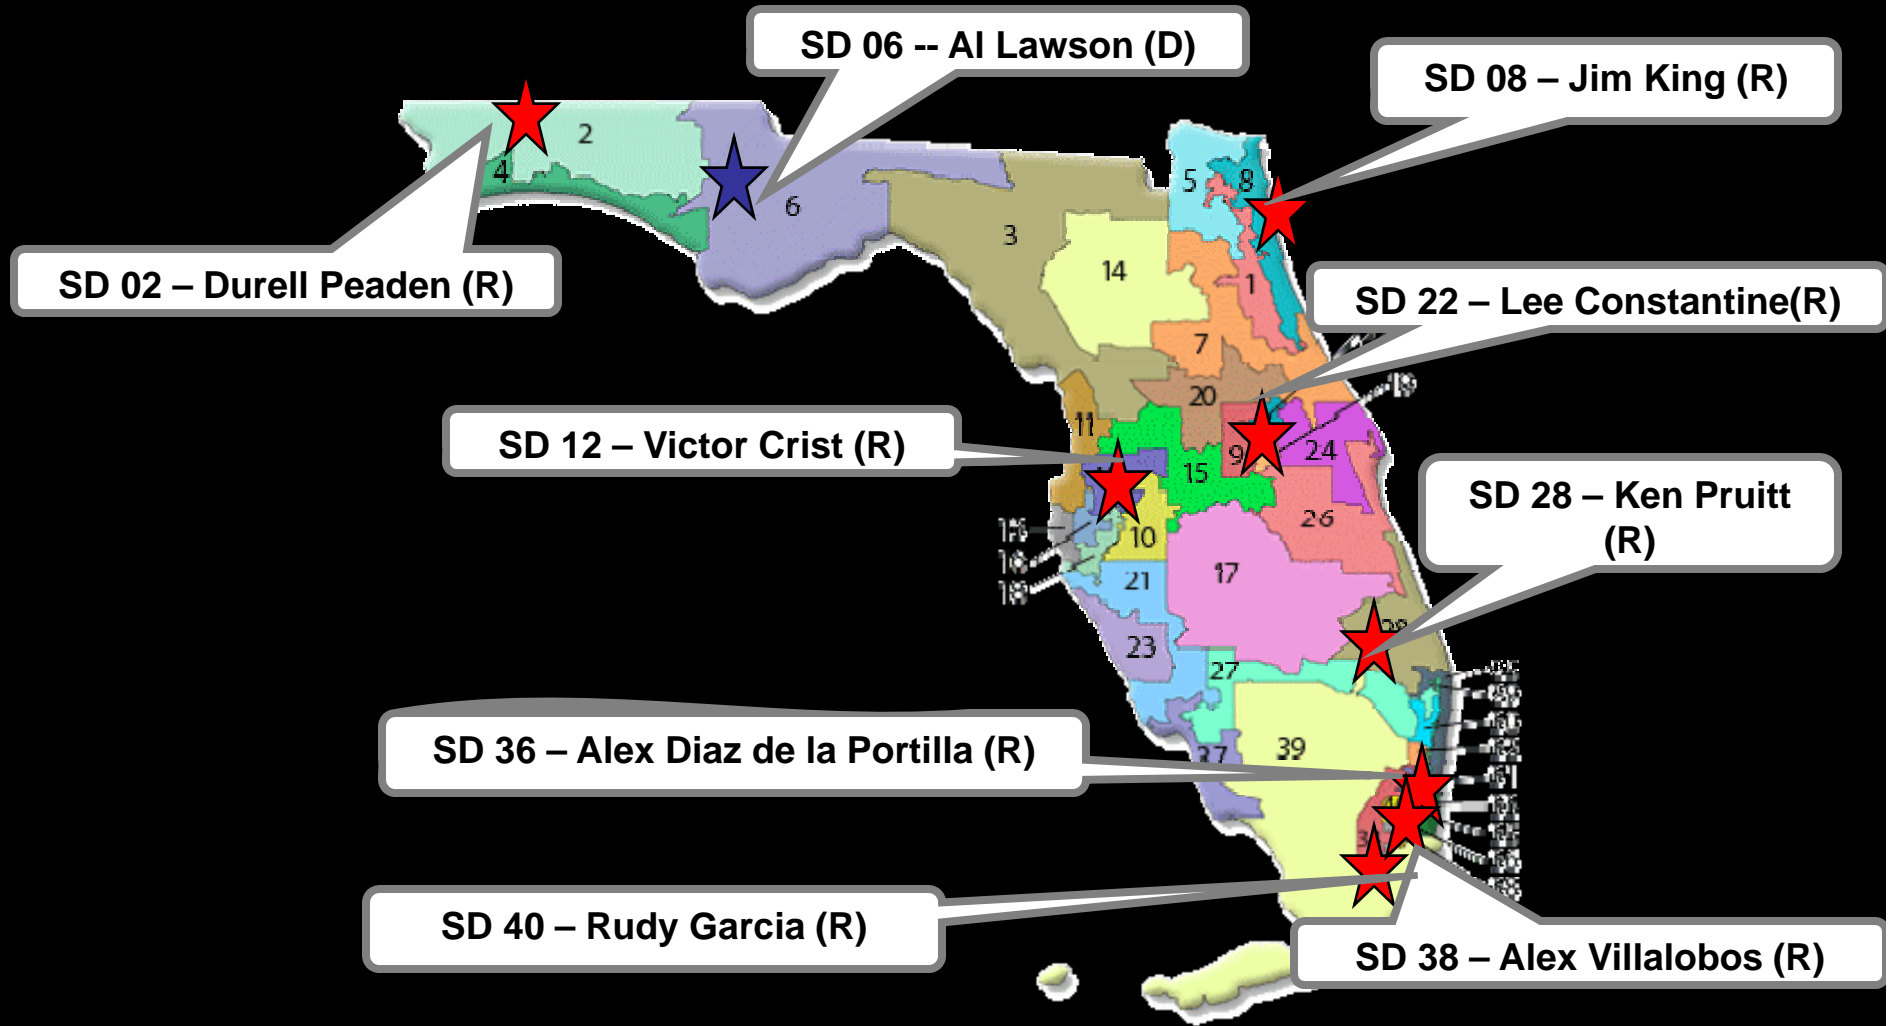

- 11 Democrats** ★
- HD 008 – Richardson
 - HD 009 – Ausley
 - HD 014 – Fields
 - HD 027 – Cusack
 - HD 078 – Machek
 - HD 088 – Bucher
 - HD 092 – Seiler
 - HD 094 – Meadows
 - HD 106 – Gelber
 - HD 109 – Bendross- Mindingall
 - HD 118 – Bullard

REPUBLICAN PRIMARY BATTLES

DEMOCRATIC PRIMARY BATTLES

GENERAL ELECTION BATTLES

2010 Senate Term Limited Districts

2010 Florida House Term Limited Districts

21 Republicans

- HD 001: Greg Evers
- HD 002: Dave Murzin
- HD 004: Ray Sansom
- HD 022: Larry Cretul
- HD 026: Pat Patterson
- HD 029: Ralph Poppell
- HD 033: Sandy Adams
- HD 045: Tom Anderson
- HD 047: Kevin Ambler
- HD 057: Faye Culp
- HD 060: Ed Homan
- HD 066: Baxter Troutman
- HD 067: Ron Reagan
- HD 068: Bill Galvano
- HD 083: Carl Domino
- HD 087: Adam Hasner
- HD 112: David Rivera
- HD 115: JC Planas
- HD 116: Marcelo Llorente
- HD 117: Julio Robaina
- HD 119: Juan Zapata

3 Democrats

- HD 15: Audrey Gibson
- HD 89: Mary Brandenburg
- HD 104: Yolly Roberson

4 Open Seats in
Pinellas/Hillsborough

5 Open Seats in
Miami – Dade