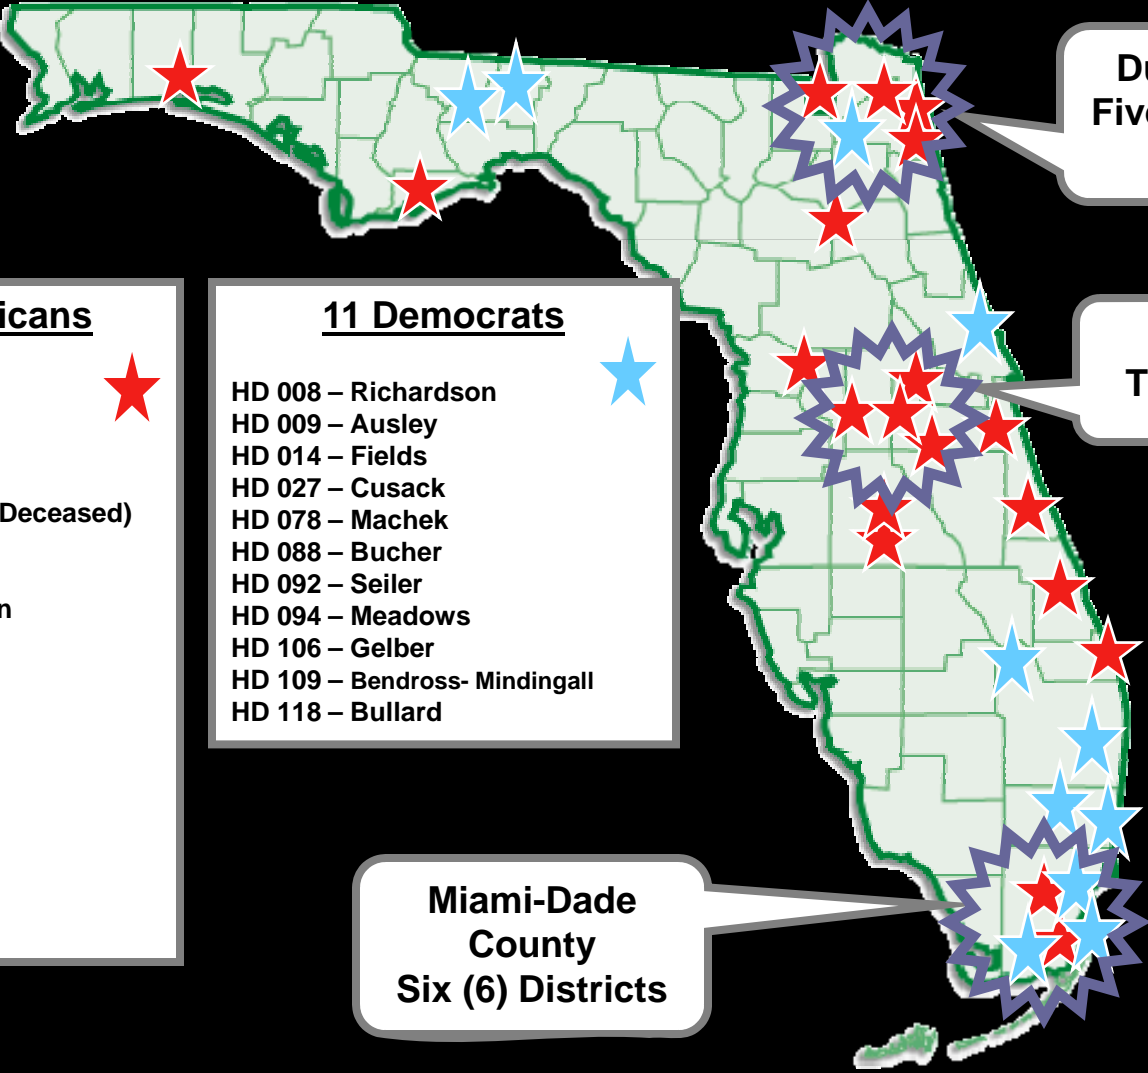

Candidates:
Rep. Ken Gottlieb (D); Rep. Tim Ryan (D); Rep. Eleanor Sobel (D)

SENATE PRIMARY BATTLES

SENATE GENERAL ELECTION BATTLES

House Term Limited Legislators

**Duval County
Five (5) Districts**

**Orange County
Three (3) Districts**