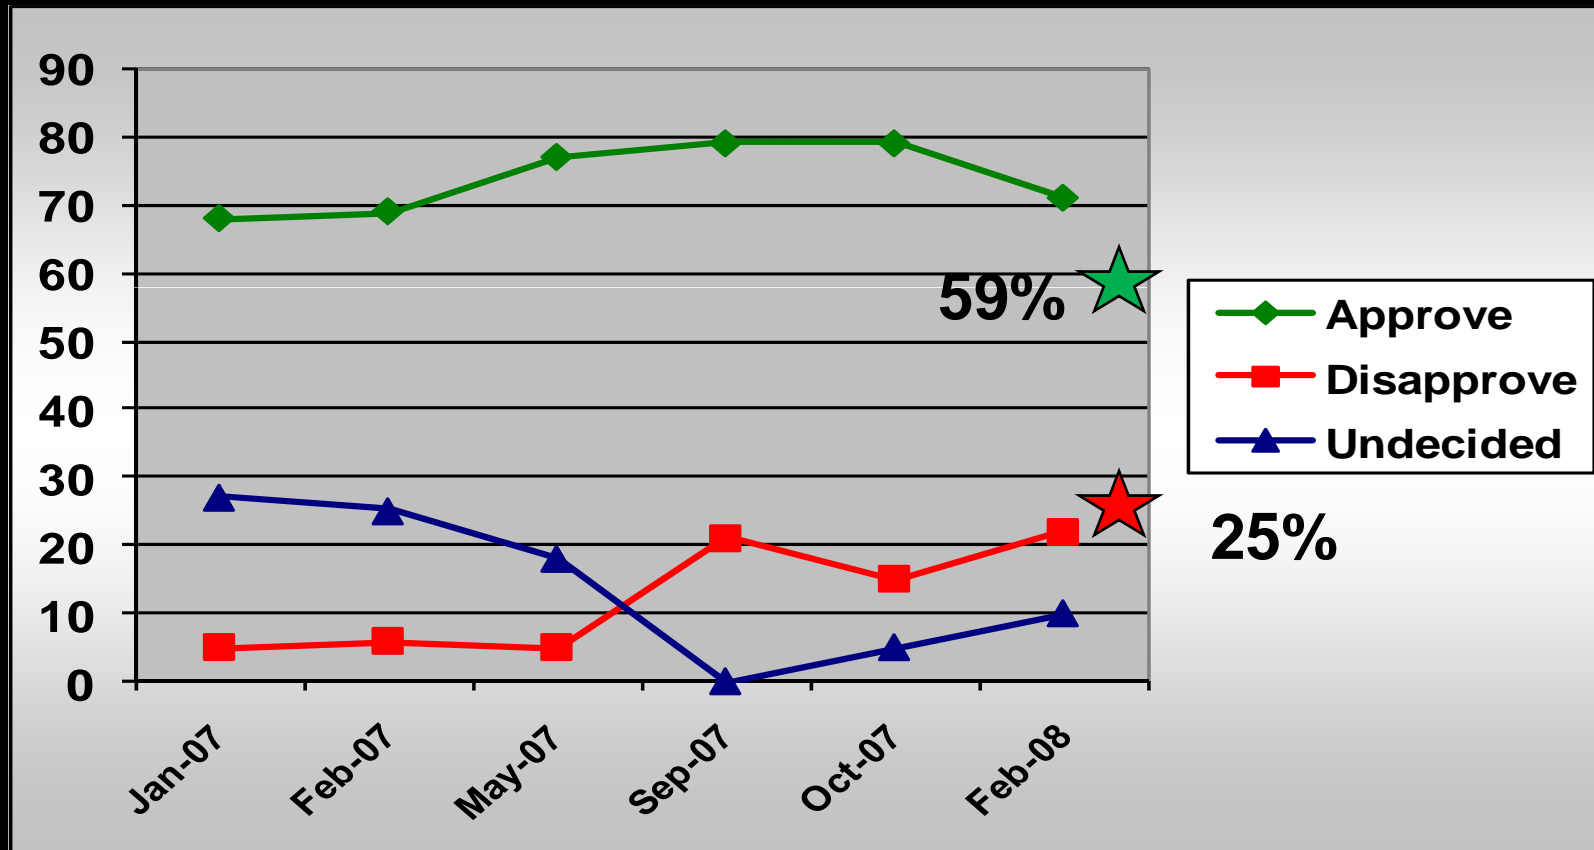

Political Landscape

**Floridians for Better
Transportation
July 25, 2008**

Most Important Issue

Latest Statewide Poll of frequent voters; 600 Interviews; MOE +/- 4.5%

RIGHT/WRONG DIRECTION

Job Approval Rating Governor Charlie Crist