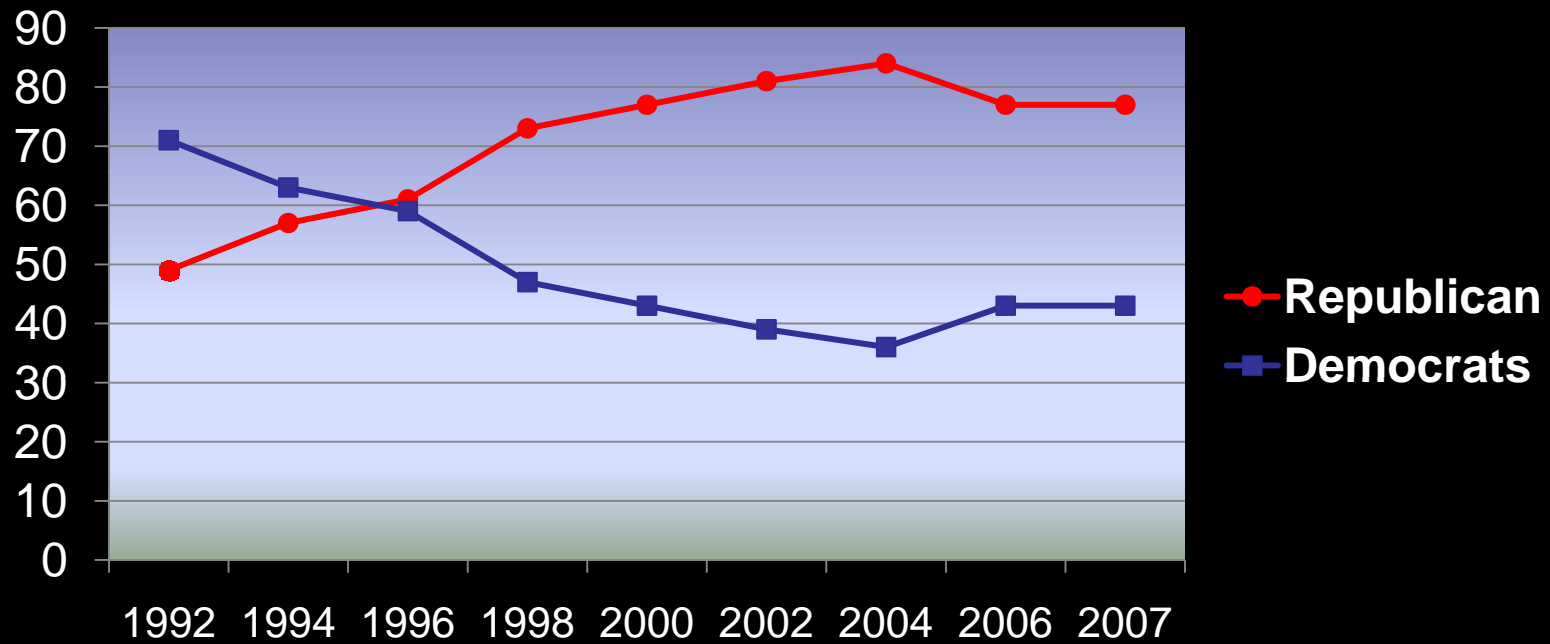

HISTORY OF THE FLORIDA LEGISLATURE