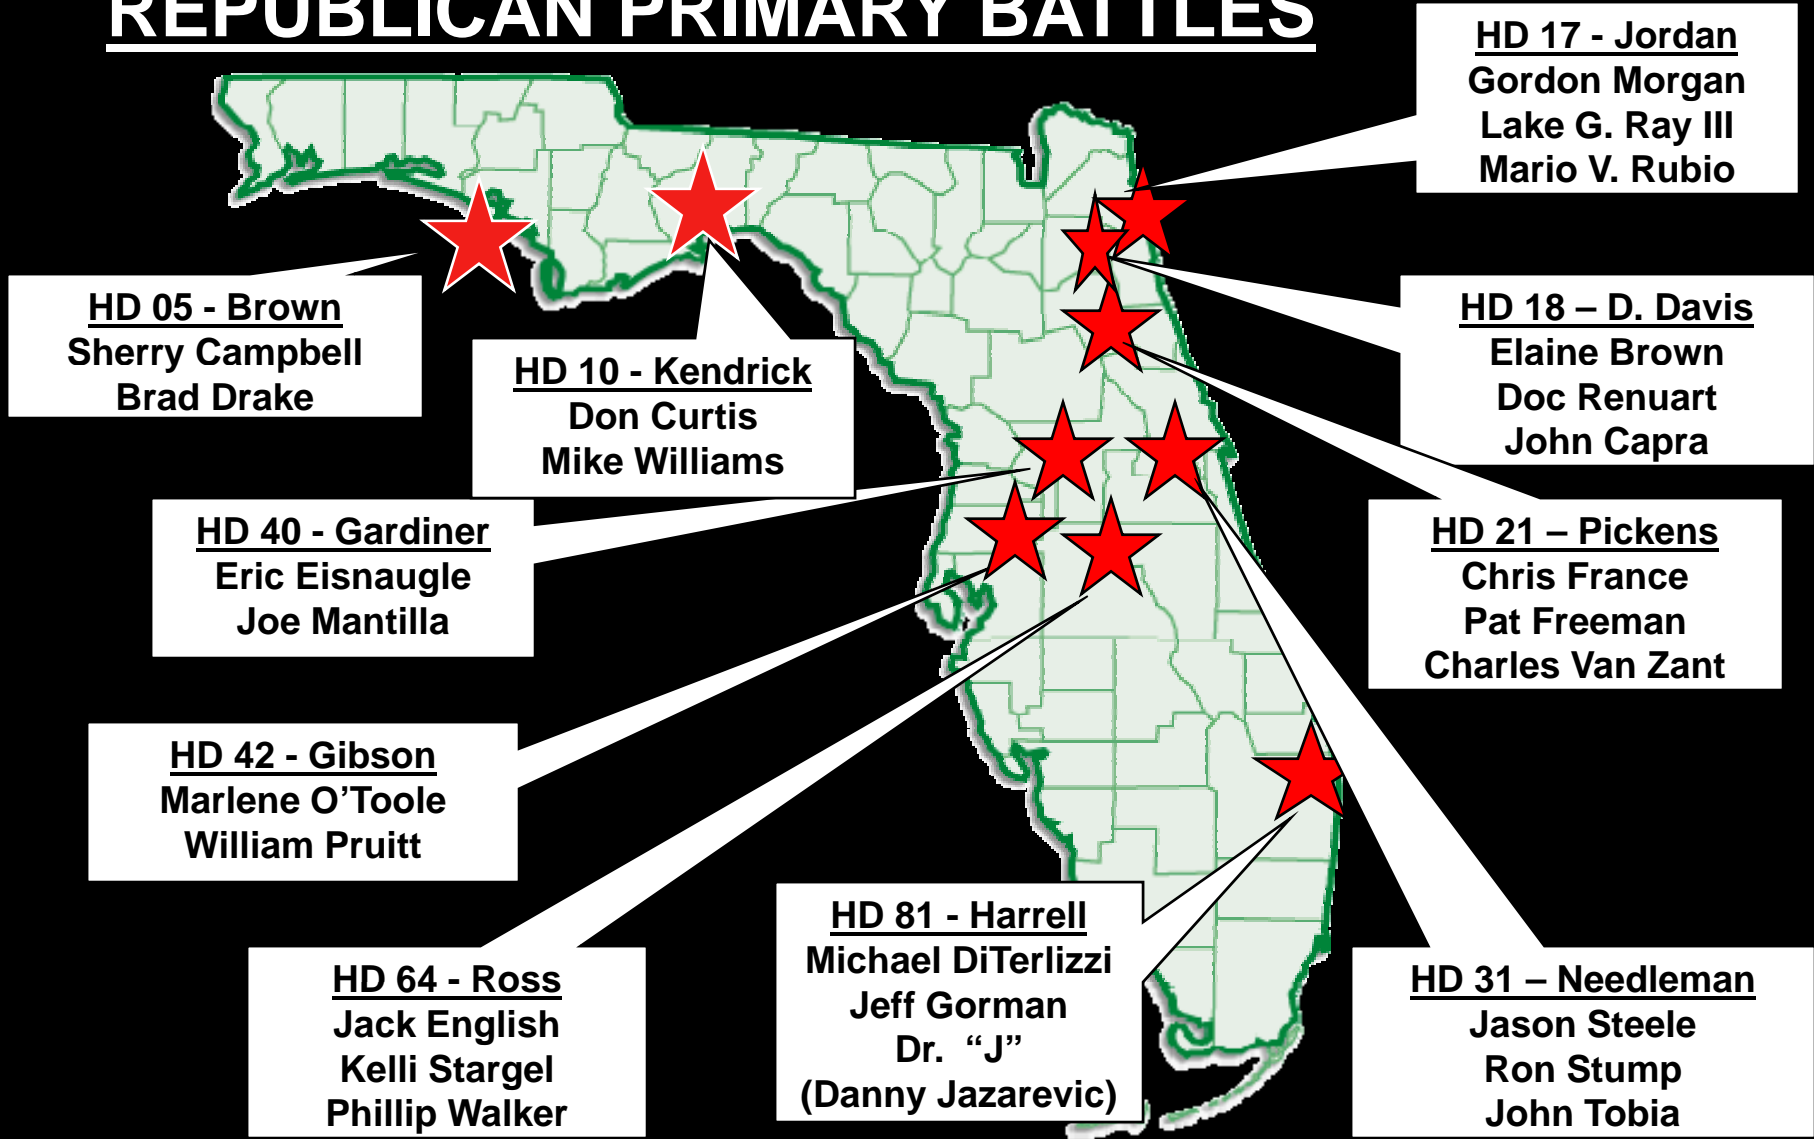

REPUBLICAN PRIMARY BATTLES