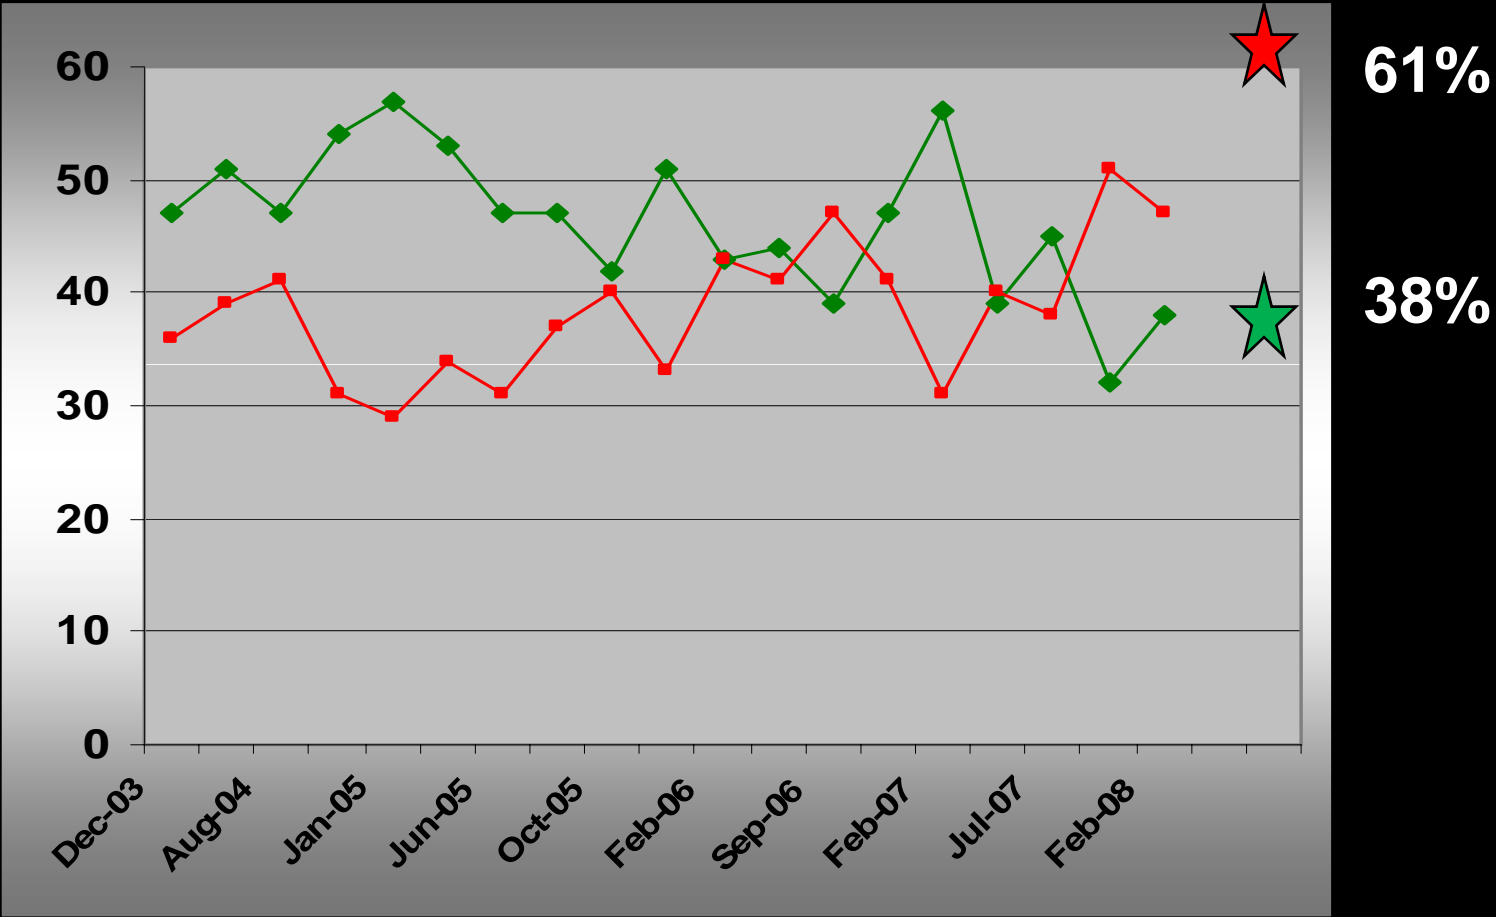

Political Landscape

**Floridians for Better
Transportation
July 25, 2008**

Most Important Issue

Latest Statewide Poll of frequent voters; 600 Interviews; MOE +/- 4.5%

RIGHT/WRONG DIRECTION

Job Approval Rating Governor Charlie Crist

Florida Legislature Job Approval/Disapproval

On the Horizon

On the 2008 Ballot

- **Presidential**
- **25 Congressional Seats**
- **141 of the 160 State Legislative Seats**
 - **21 of 40 Senate Seats**
 - **All 120 House Seats**
- **9 Proposed Constitutional Amendments**
 - **1 by Legislature**
 - **1 by initiative petition**
 - **7 by the Taxation and Budget Reform Commission**