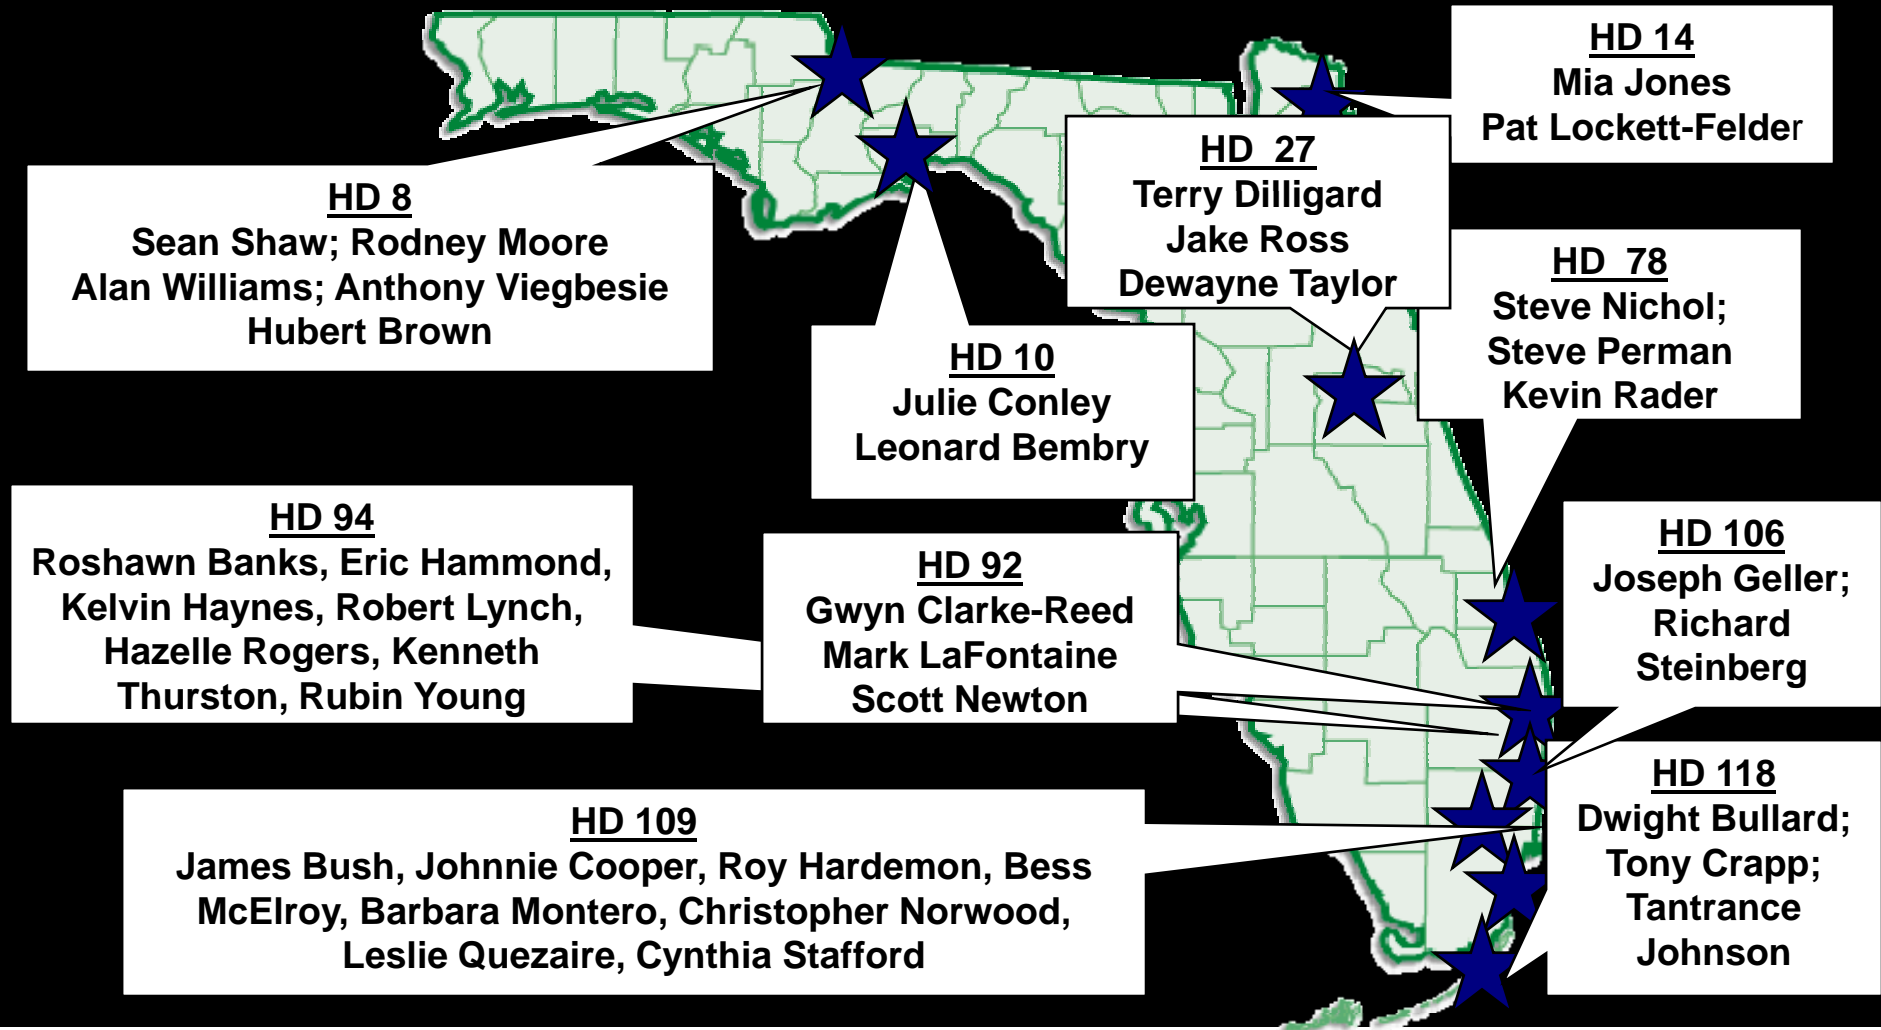

DEMOCRATIC PRIMARY BATTLES